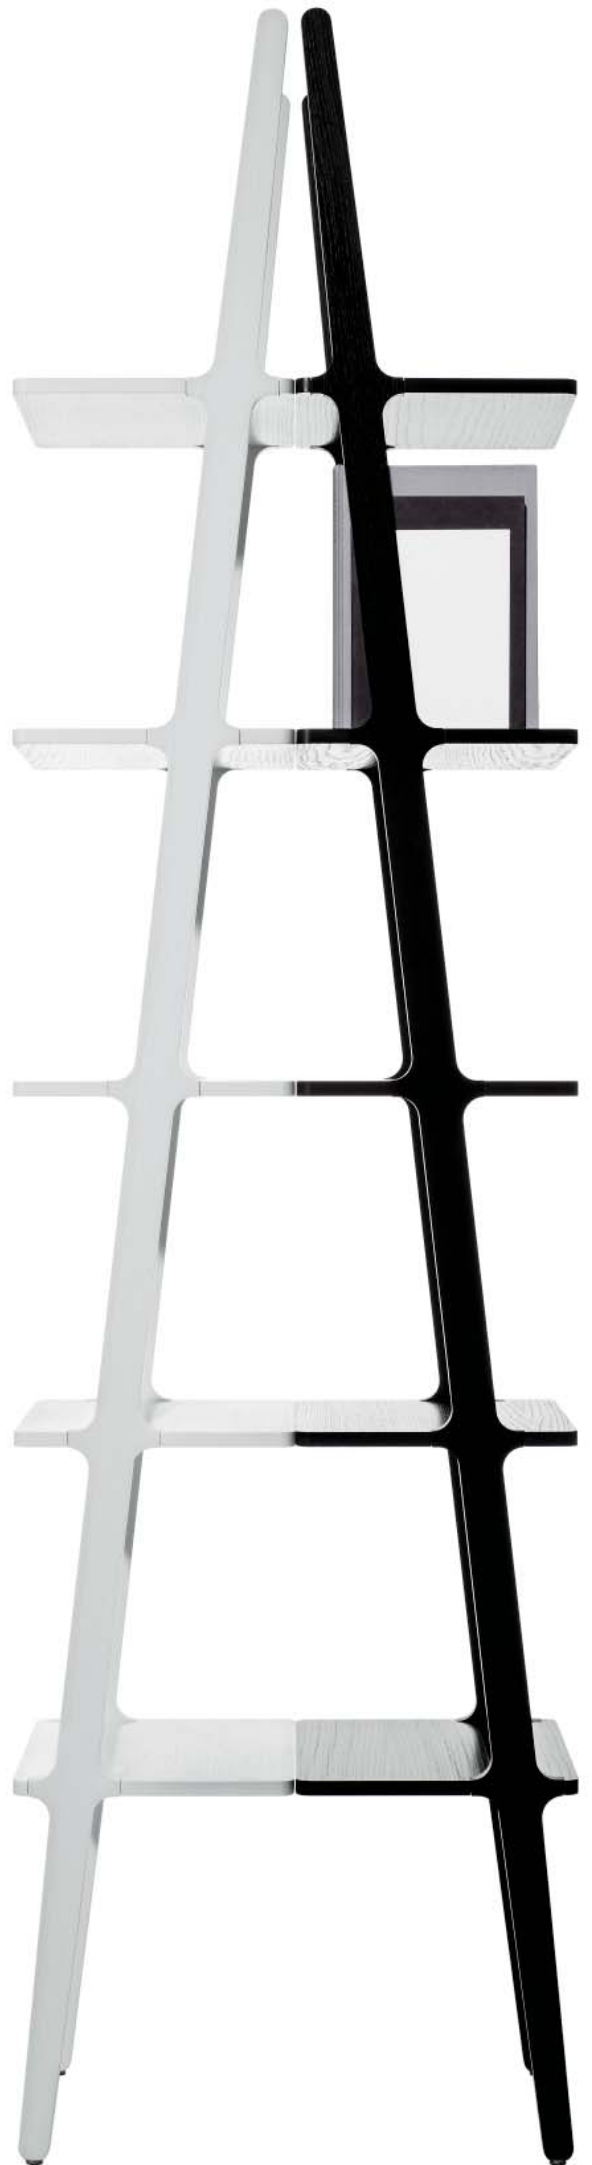

SWEDESE

Introducing Libri.

Designed by Michael Bihain,
Libri leans against the wall.

It comes in black or white.

Libri is 38 cm wide,

227 cm tall & 29,5 cm deep.

SWEDESE

Swedese Möbler AB
P.O. Box 156
SE-56723 Vaggeryd
Sweden
Tel +46 (0)393 797 00
Fax +46 (0)393 122 44
info@swedese.se
www.swedese.se

Production: Carl Johan Hans Designcenter Photography: Stenhard Pre-press: LRF/Printek Printshop: Wastberg & Skotte